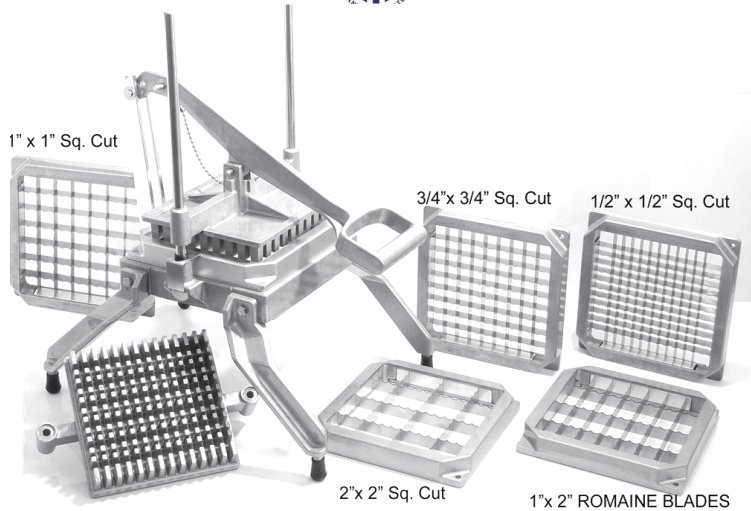

FOOD EQUIPMENT

VEGETABLE CUTTER WITH 3 1/2" SQUARE CUTTING AREA

LETTUCE CUTTER WITH 7" SQUARE CUTTING AREA

WEDGER & EASY APPLE CORER

CHOPPER (I) WITH 3 1/2" SQUARE CUTTING AREA

XQ550