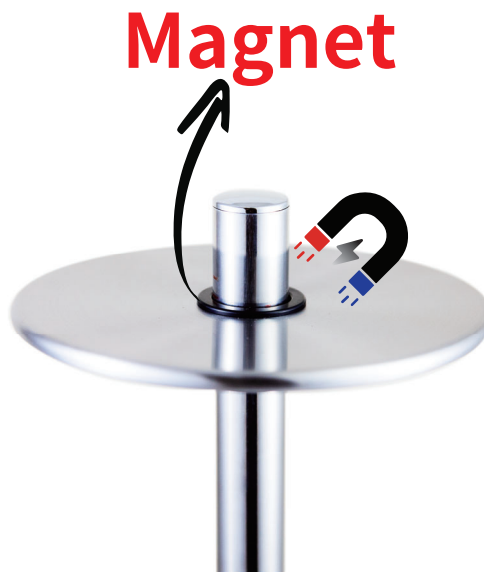

KITCHENWARE & FOOD DISPLAYWARE

KITCHEN PAPER TOWEL HOLDER