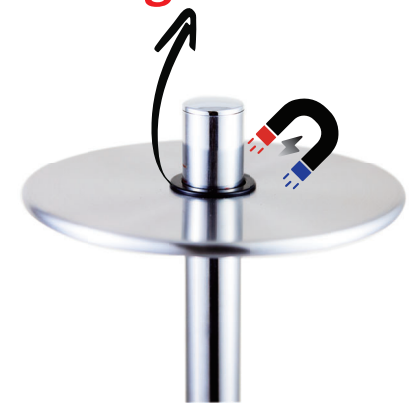

NEW PRODUCTS

S/S DOUBLE WALL VACUUM COFFEE & TEA SERVER WITH MANUAL TIMER

DIAMETER 8"

KITCHEN PAPER TOWEL HOLDER

Magnet

COUNTERTOP DUSTBIN

BRUSHED STAINLESS

VINTAGE GOLD

ROSE GOLD

BLACK ONYX

BASKET

BRUSHED STAINLESS

ROSE GOLD

BLACK ONYX

VINTAGE GOLD